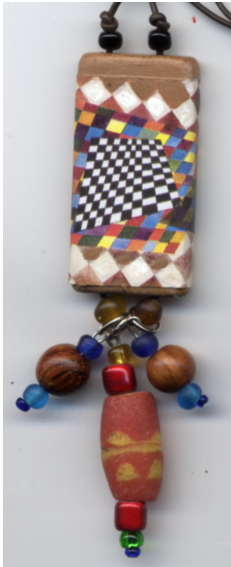

Kandinsky 1

Title: Checks
Based on Artist: Kandinsky
Cord Color: no slider on leather
Price Category: A
Inventory Number: 38:2011

Title: Yellow Red
Based on Artist: Kandinsky
Cord Color: strung on rubber no slider
Price Category: A
Inventory Number: 40:2011

Title: Black Scape
Based on Artist: Kandinsky
Cord Color: strung on rubber no slider
Price Category: A
Inventory Number: 39:2011

Title: Red Marks
Based on Artist: Kandinsky
Cord Color: strung on leather no slider
Price Category: A
Inventory Number: 41:2011

Price Categories
includes black suede strap
A - \$70 small least fancy
B - \$80 small fancy beads
C - \$90 large least fancy
D - \$100 large fancy beads